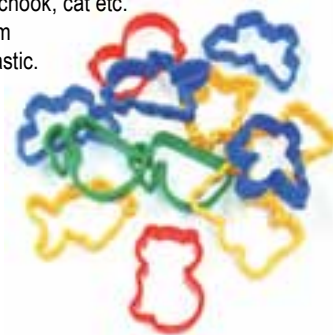

MINI DOUGH CUTTERS

40CLCUT 9.60 10.56 IncGST
A robust small cutter. Ideal for both clay and dough. Pack 12.

NEW

DOUGH TOOLS

50CLTO 6.32 6.95 IncGST
3 x 4 assorted plastic tools.
Size 18cm. Pack of 12.

DOUGH Mallet SET OF 4

45MAL 18.92 20.81 IncGST
Pack of 4.

COOKIE / DOUGH CUTTERS

COOKIE CUTTER PACK OF 12

50CCCB 3.74 4.11 IncGST
Contains: 12 assorted shapes, such as a butterfly, chook, cat etc.
Made from strong plastic.

COOKIE CUTTER SETS OF 4 ANIMAL