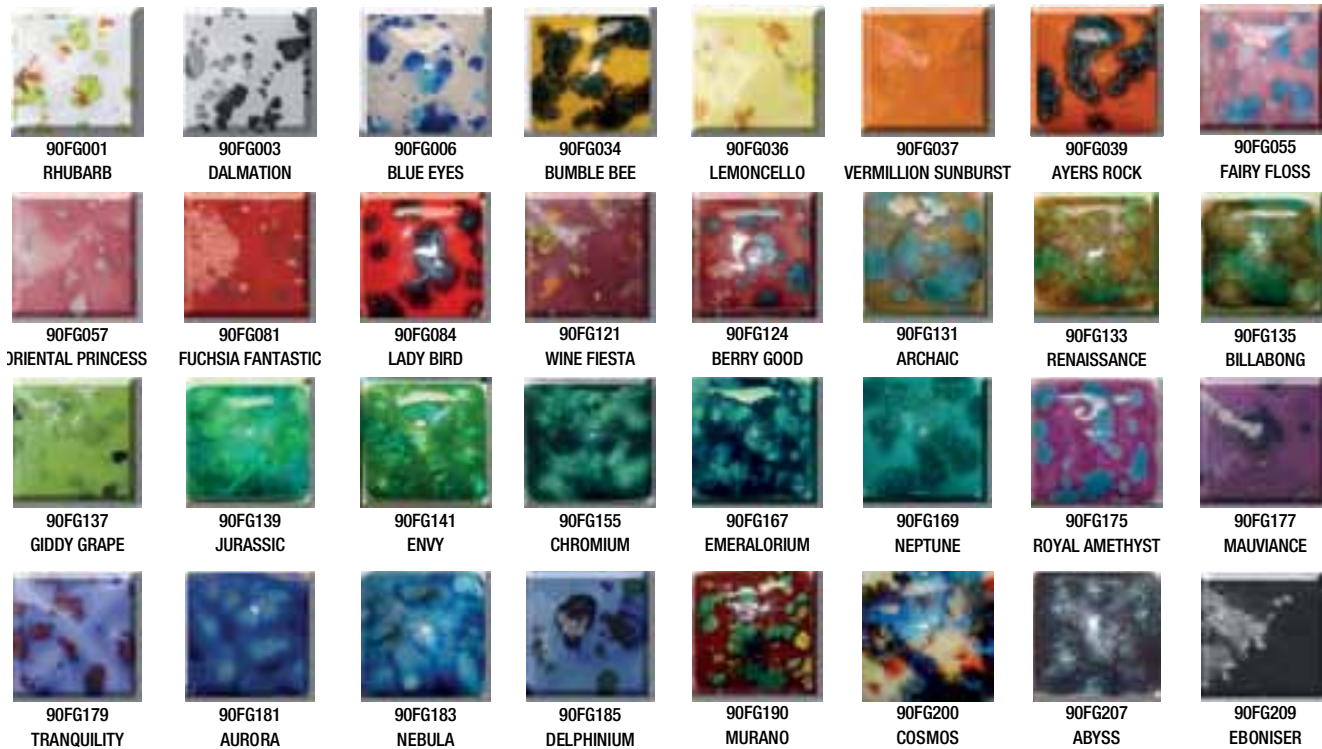

FANTASY GLAZES

FANTASY GLAZES

90FA140 ..... 11.55 ..... 12.71 IncGST
140ML
90FA500 ..... 32.91 ..... 36.20 IncGST
500ML

2 - 3 Coat application. Fire to 1000 degree C - 1060 degree C. Lead free, water-based. Shake well to disperse crystals.

CLAY ACCESSORIES

TISSUE TRANSFERS

The transfers can be applied to moist, hard or bisque fired clay. Cobalt blue colour when fired. Choose from the following designs: Chrysanthemum, Cubic, Florentine Leaf or Spiral. For information on how to use tissue transfers please go to www.camartech.com.au and click on tissue transfer tips. Sheet size 57cm x 40cm. Sold per sheet.

CHRYSANTHEMUM

45TRANCH ..... 13.29 ..... 14.62 IncGST

CUBIC

45TRANCU ..... 13.29 ..... 14.62 IncGST

FLORENTINE LEAF

45TRANFL ..... 13.29 ..... 14.62 IncGST

SPIRAL

45TRANSP ..... 13.29 ..... 14.62 IncGST

MOSAIC

45TRANSM ..... 13.29 ..... 14.62 IncGST