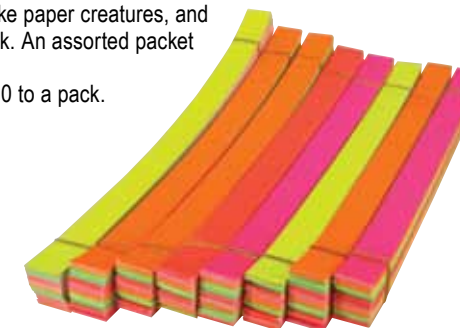

FLUORESCENT RIBBON CARD

25RCFL ..... 8.88 ..... 9.77 IncGST
Can be used to make paper creatures, and general display work. An assorted packet of 5 colours.
22mm x 380mm - 50 to a pack.