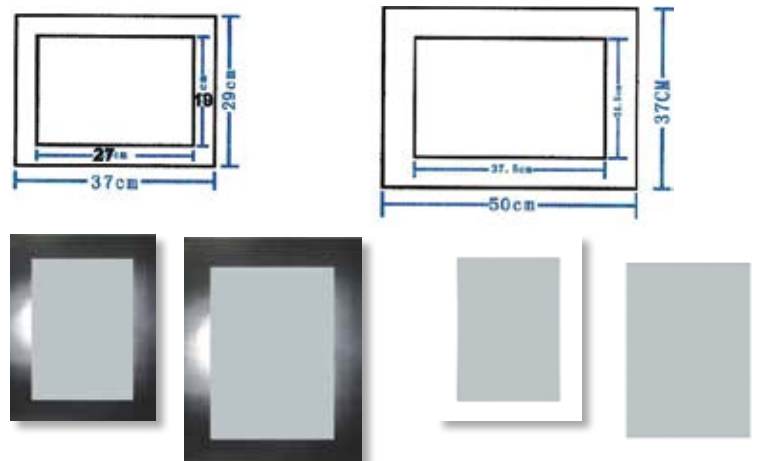

Card Mounts A4 & A3

CARD MOUNTS A4 & A3

Economical card mounts suitable for A4/A3 art works. These mounts are reversible as they are semi-gloss black on one side and white on the other. Card weight 300gsm. Pack of 30.

Card Mounts (Suit A4 artwork)
25MOUNT4..... 14.86..... 16.35 IncGST

Card Mounts (Suit A3 artwork)
25MOUNT3..... 20.82..... 22.90 IncGST